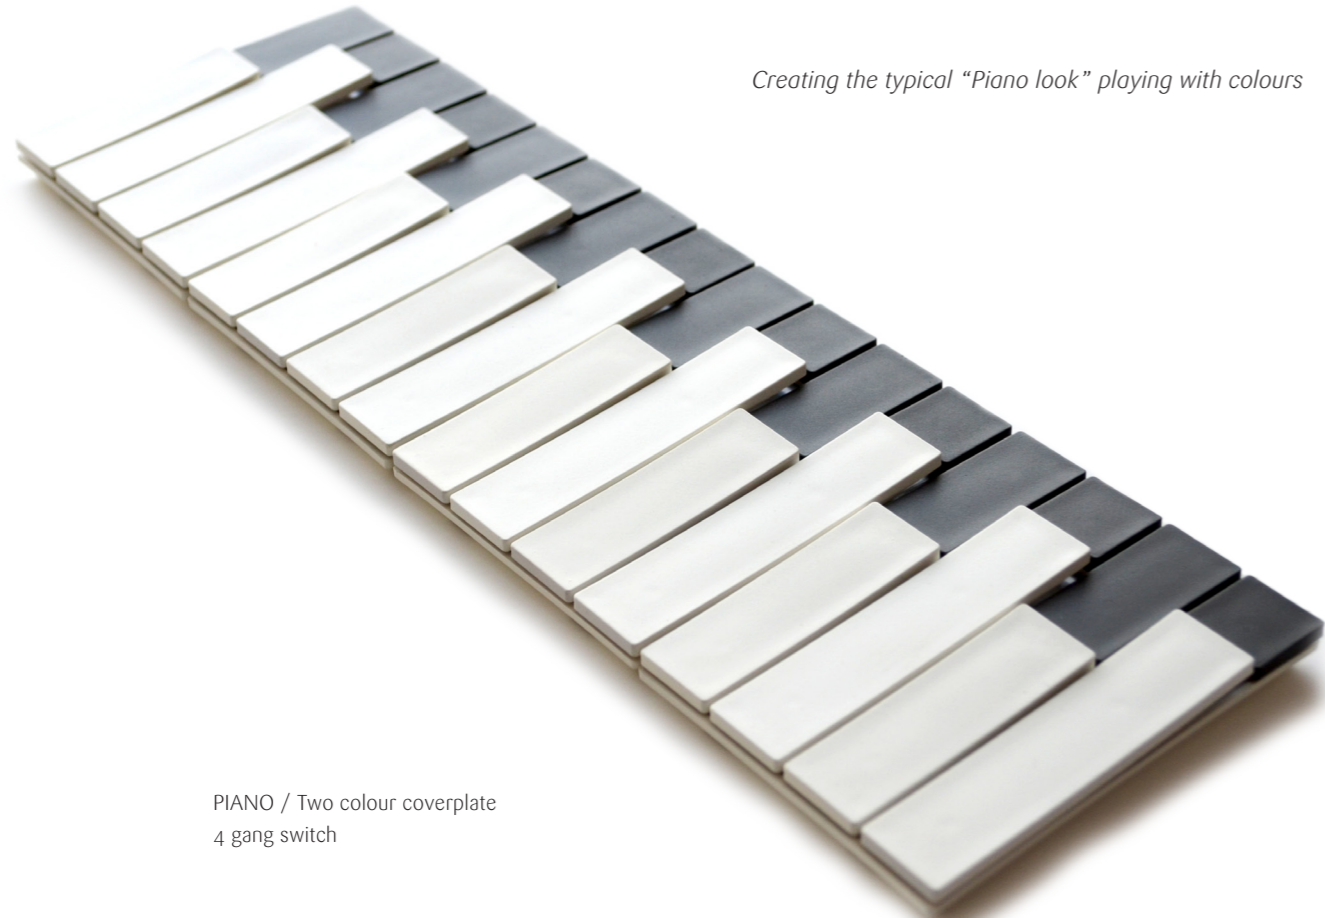

PIANO / Ral9010 with frame Ral7030
1 gang switch

PIANO / Ral7030 with frame Ral7022
2 gang switch

PIANO / Ral7022 with frame Ral9010
4 gang switch

NL Hoogwaardig composiet materiaal, verrijkt met exclusieve mineralen, om het koele karakter van de afwerking "corian" te evenaren.

Creating the typical "Piano look" playing with colours

PIANO / Two colour coverplate
4 gang switch

Variations on the Piano look come natural

Creative play with forms and colours

Form play in detail
PIANO / Two colour coverplate
4 gang switch