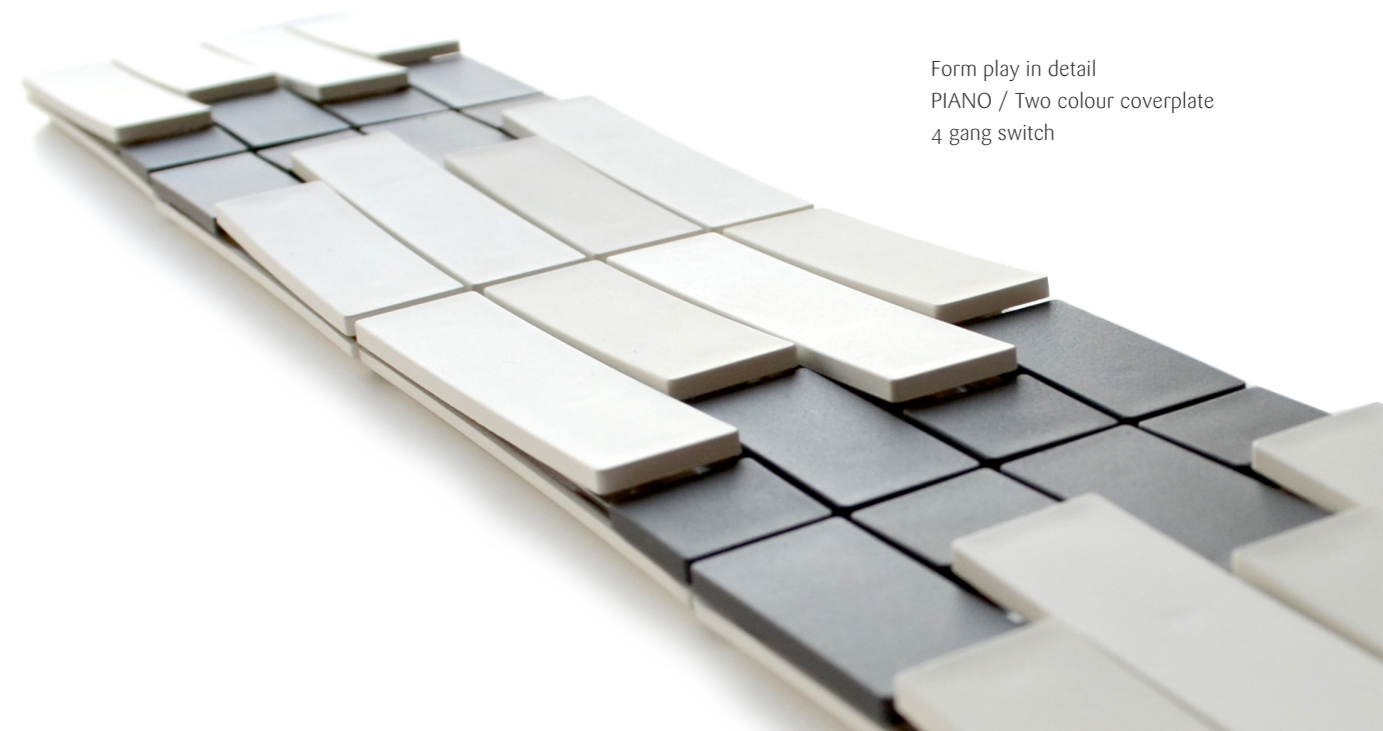

PIANO / Ral9010 with frame Ral7030
1 gang switch

PIANO / Ral7030 with frame Ral7022
2 gang switch

PIANO / Ral7022 with frame Ral9010
4 gang switch

NL Hoogwaardig composiet materiaal, verrijkt met exclusieve mineralen, om het koele karakter van de afwerking "corian" te evenaren.

FR Matériel composite de haute qualité, enrichi en minéraux. Cette composition rappelle l'aspect noble du "corian".

EN High end composite material added with exclusive minerals to create the cold 'corian like' feeling.

Creating the typical "Piano look" playing with colours

PIANO / Two colour coverplate
4 gang switch

Variations on the Piano look come natural

Creative play with forms and colours

Form play in detail
PIANO / Two colour coverplate
4 gang switch