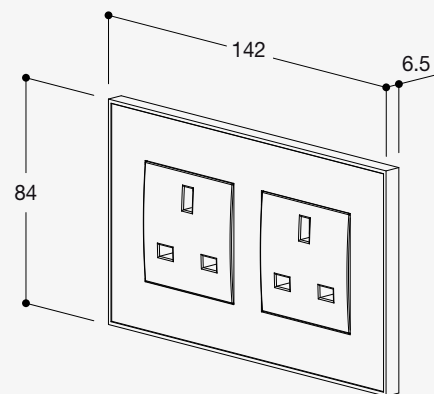

Thanks to the new frame the push buttons are all beautifully positioned in the middle, which looks very nice both for horizontal and vertical installations. The epitome of perfect symmetry is the double cover plate, containing eight evenly distributed buttons.

2020
10000

Britannica

14

Available in

- Cockpit configurations
- Select configurations
- Void Square configurations

British Standard

Fits on a British Standard **double** electrical wall box. You can use the standard collection for the single BS wall box. Horizontal & vertical solutions.