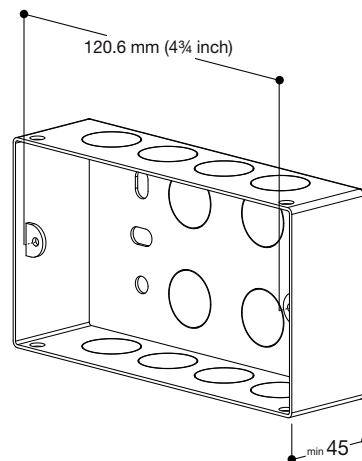

Thanks to the new frame the push buttons are all beautifully positioned in the middle, which looks very nice both for horizontal and vertical installations. The epitome of perfect symmetry is the double cover plate, containing eight evenly distributed buttons.

2020
10000

Britannica

14

Available in

- Cockpit configurations
- Select configurations
- Void Square configurations

British Standard

Fits on a British Standard **double** electrical wall box. You can use the standard collection for the single BS wall box. Horizontal & vertical solutions.