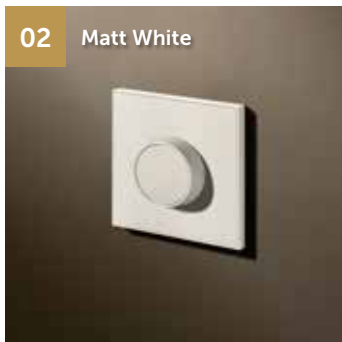

DESIGNED
SWITCHES

Lithoss

Lithoss

07. Dimmer

Design by Lithoss

For our DIMMER collection with its contemporary vintage look we let ourselves be inspired by the handles and cone-shaped buttons in a cockpit. Thanks to dimming modules and home automation systems dimming has become a normal thing now. But nothing can beat the feeling of turning a real button and creating atmosphere and cosiness. Lithoss allows you to do this in style.

The button's design – the traditional cone shape or the diamond-pattern knurl shape – is a piece of real craftsmanship: manufactured in a masterly way, with an excellent grip and an authentic touch. In combination with the cockpit switch you can integrate a contemporary vintage look in your interior in a stylish manner.

Dimmer

46 Textured Black + Brass Knurl

Available in

1-10V

02 Matt White

35 Matt White + Textured Black

03 Gunpowder Black (Fusain)

14 Textured Black

Type	Ref.
1-10V	Dm0D02

Type	Ref.
1-10V	Dm0D35

Type	Ref.
1-10V	Dm0D03

Type	Ref.
1-10V	Dm0D14

— Other dim protocols under development. Volume control on request.

32 Textured Black + Nickel

Type	Ref.
1-10V	Dm0D32