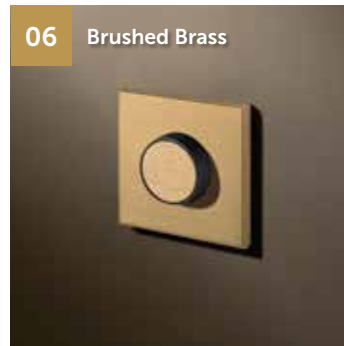

The button's design – the traditional cone shape or the diamond-pattern knurl shape – is a piece of real craftsmanship: manufactured in a masterly way, with an excellent grip and an authentic touch. In combination with the cockpit switch you can integrate a contemporary vintage look in your interior in a stylish manner.

Dimmer

46 Textured Black + Brass Knurl

Available in

1-10V

02 Matt White

35 Matt White + Textured Black

03 Gunpowder Black (Fusain)

14 Textured Black

Type	Ref.
1-10V	Dm0D02

Type	Ref.
1-10V	Dm0D35

Type	Ref.
1-10V	Dm0D03

Type	Ref.
1-10V	Dm0D14

— Other dim protocols under development. Volume control on request.

32 Textured Black + Nickel

Type	Ref.
1-10V	Dm0D32

38 Stainless Steel + Knurl

Type	Ref.
1-10V	Dm0D38

01 Stainless Steel

Type	Ref.
1-10V	Dm0D01

46 Textured Black + Brass

Type	Ref.
1-10V	Dm0D46

Dimmer

Type	Ref.
1-10V	Dm0D37