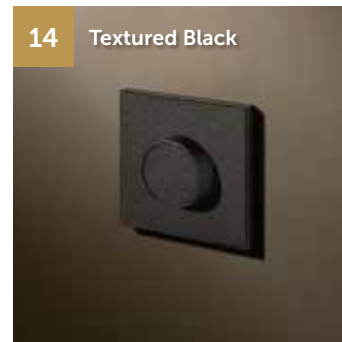

The button's design – the traditional cone shape or the diamond-pattern knurl shape – is a piece of real craftsmanship: manufactured in a masterly way, with an excellent grip and an authentic touch. In combination with the cockpit switch you can integrate a contemporary vintage look in your interior in a stylish manner.

Dimmer

46 Textured Black + Brass Knurl

Available in

1-10V

02 Matt White

35 Matt White + Textured Black

03 Gunpowder Black (Fusain)

14 Textured Black

Type	Ref.
1-10V	Dm0D02

Type	Ref.
1-10V	Dm0D35

Type	Ref.
1-10V	Dm0D03

Type	Ref.
1-10V	Dm0D14

— Other dim protocols under development. Volume control on request.

32 Textured Black + Nickel

Type	Ref.
1-10V	Dm0D32

38 Stainless Steel + Knurl

Type	Ref.
1-10V	Dm0D38

01 Stainless Steel

Type	Ref.
1-10V	Dm0D01

46 Textured Black + Brass

Type	Ref.
1-10V	Dm0D46

Dimmer

Type	Ref.
1-10V	Dm0D37