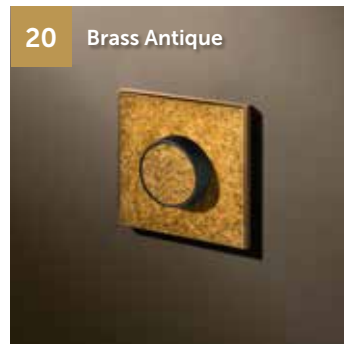

The button's design – the traditional cone shape or the diamond-pattern knurl shape – is a piece of real craftsmanship: manufactured in a masterly way, with an excellent grip and an authentic touch. In combination with the cockpit switch you can integrate a contemporary vintage look in your interior in a stylish manner.

Dimmer

46 Textured Black + Brass Knurl

Available in

1-10V

02 Matt White

35 Matt White + Textured Black

03 Gunpowder Black (Fusain)

14 Textured Black

38 Stainless Steel + Knurl

Type	Ref.
1-10V	Dm0D38

01 Stainless Steel

Type	Ref.
1-10V	Dm0D01

46 Textured Black + Brass

Type	Ref.
1-10V	Dm0D46

Dimmer

Type	Ref.
1-10V	Dm0D37

Type	Ref.
1-10V	Dm0D06

Type	Ref.
1-10V	Dm0D09

Type	Ref.
1-10V	Dm0D43

Type	Ref.
1-10V	Dm0D29

Type	Ref.
1-10V	Dm0D20

Type	Ref.
1-10V	Dm0D19