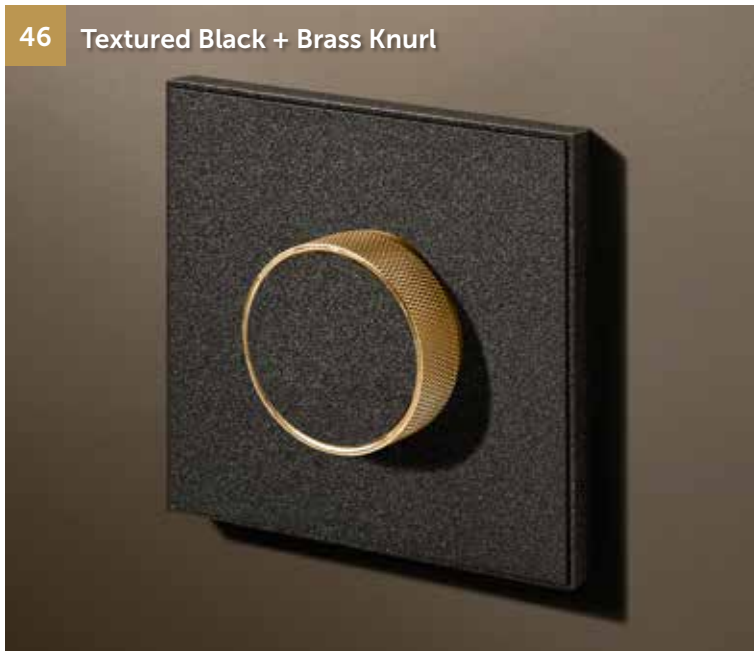

DESIGNED
SWITCHES

Lithoss

Lithoss

07. Dimmer

Design by Lithoss

For our DIMMER collection with its contemporary vintage look we let ourselves be inspired by the handles and cone-shaped buttons in a cockpit. Thanks to dimming modules and home automation systems dimming has become a normal thing now. But nothing can beat the feeling of turning a real button and creating atmosphere and cosiness. Lithoss allows you to do this in style.

The button's design – the traditional cone shape or the diamond-pattern knurl shape – is a piece of real craftsmanship: manufactured in a masterly way, with an excellent grip and an authentic touch. In combination with the cockpit switch you can integrate a contemporary vintage look in your interior in a stylish manner.

Dimmer

46 Textured Black + Brass Knurl

Available in

1-10V

02 Matt White

35 Matt White + Textured Black

03 Gunpowder Black (Fusain)

14 Textured Black

38 Stainless Steel + Knurl

Type	Ref.
1-10V	Dm0D38

01 Stainless Steel

Type	Ref.
1-10V	Dm0D01

46 Textured Black + Brass

Type	Ref.
1-10V	Dm0D46

Dimmer

Type	Ref.
1-10V	Dm0D37