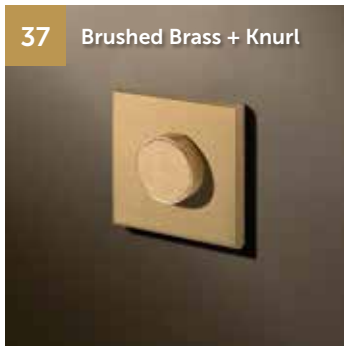

DESIGNED
SWITCHES

Lithoss

Lithoss

07. Dimmer

Design by Lithoss

For our DIMMER collection with its contemporary vintage look we let ourselves be inspired by the handles and cone-shaped buttons in a cockpit. Thanks to dimming modules and home automation systems dimming has become a normal thing now. But nothing can beat the feeling of turning a real button and creating atmosphere and cosiness. Lithoss allows you to do this in style.

Dimmer

46 Textured Black + Brass Knurl

Available in

1-10V

02 Matt White

35 Matt White + Textured Black

03 Gunpowder Black (Fusain)

14 Textured Black

Type	Ref.
1-10V	Dm0D02

Type	Ref.
1-10V	Dm0D35

Type	Ref.
1-10V	Dm0D03

Type	Ref.
1-10V	Dm0D14

— Other dim protocols under development. Volume control on request.

32 Textured Black + Nickel

Type	Ref.
1-10V	Dm0D32

38 Stainless Steel + Knurl

Type	Ref.
1-10V	Dm0D38

01 Stainless Steel

Type	Ref.
1-10V	Dm0D01

46 Textured Black + Brass

Type	Ref.
1-10V	Dm0D46

Dimmer

Type	Ref.
1-10V	Dm0D37