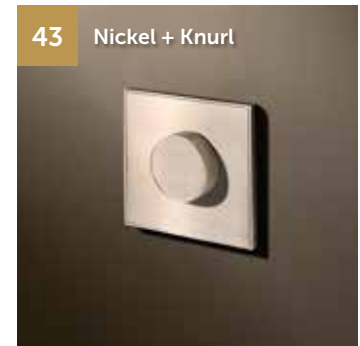

Type	Ref.
1-10V	Dm0D09

Type	Ref.
1-10V	Dm0D43