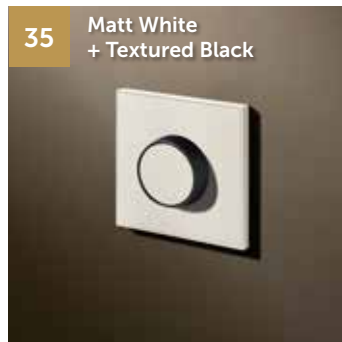

The button's design – the traditional cone shape or the diamond-pattern knurl shape – is a piece of real craftsmanship: manufactured in a masterly way, with an excellent grip and an authentic touch. In combination with the cockpit switch you can integrate a contemporary vintage look in your interior in a stylish manner.

Dimmer

46 Textured Black + Brass Knurl

Available in

1-10V

02 Matt White

35 Matt White + Textured Black

03 Gunpowder Black (Fusain)

14 Textured Black

Type	Ref.
1-10V	Dm0D02

Type	Ref.
1-10V	Dm0D35

Type	Ref.
1-10V	Dm0D03

Type	Ref.
1-10V	Dm0D14

— Other dim protocols under development. Volume control on request.

32 Textured Black + Nickel

Type	Ref.
1-10V	Dm0D32

38 Stainless Steel + Knurl

Type	Ref.
1-10V	Dm0D38

01 Stainless Steel

Type	Ref.
1-10V	Dm0D01

46 Textured Black + Brass

Type	Ref.
1-10V	Dm0D46

Dimmer

Type	Ref.
1-10V	Dm0D37