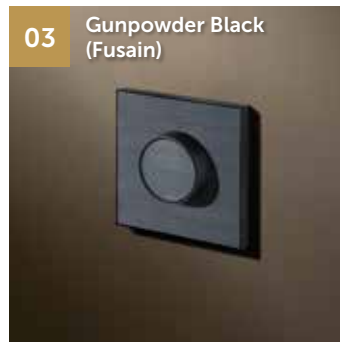

The button's design – the traditional cone shape or the diamond-pattern knurl shape – is a piece of real craftsmanship: manufactured in a masterly way, with an excellent grip and an authentic touch. In combination with the cockpit switch you can integrate a contemporary vintage look in your interior in a stylish manner.

Dimmer

46 Textured Black + Brass Knurl

Available in

1-10V

02 Matt White

35 Matt White + Textured Black

03 Gunpowder Black (Fusain)

14 Textured Black

Type	Ref.
1-10V	Dm0D02

Type	Ref.
1-10V	Dm0D35

Type	Ref.
1-10V	Dm0D03

Type	Ref.
1-10V	Dm0D14

— Other dim protocols under development. Volume control on request.

32 Textured Black + Nickel

Type	Ref.
1-10V	Dm0D32