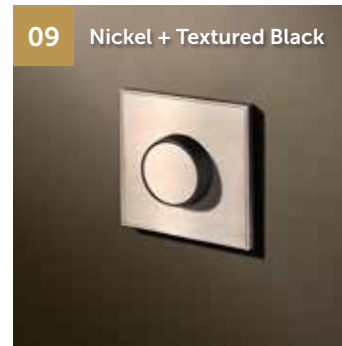

Type	Ref.
1-10V	Dm0D06