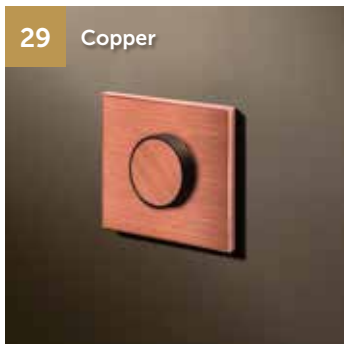

Dimmer

Type	Ref.
1-10V	Dm0D37

Type	Ref.
1-10V	Dm0D06

Type	Ref.
1-10V	Dm0D09

Type	Ref.
1-10V	Dm0D43

Type	Ref.
1-10V	Dm0D29

Type	Ref.
1-10V	Dm0D20

Type	Ref.
1-10V	Dm0D19