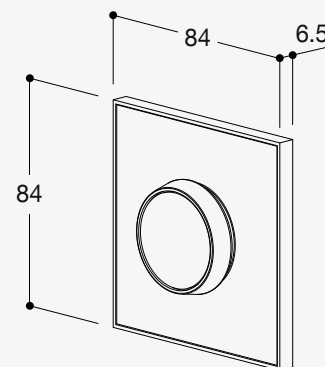

Dimmer

46 Textured Black + Brass Knurl

Available in

1-10V