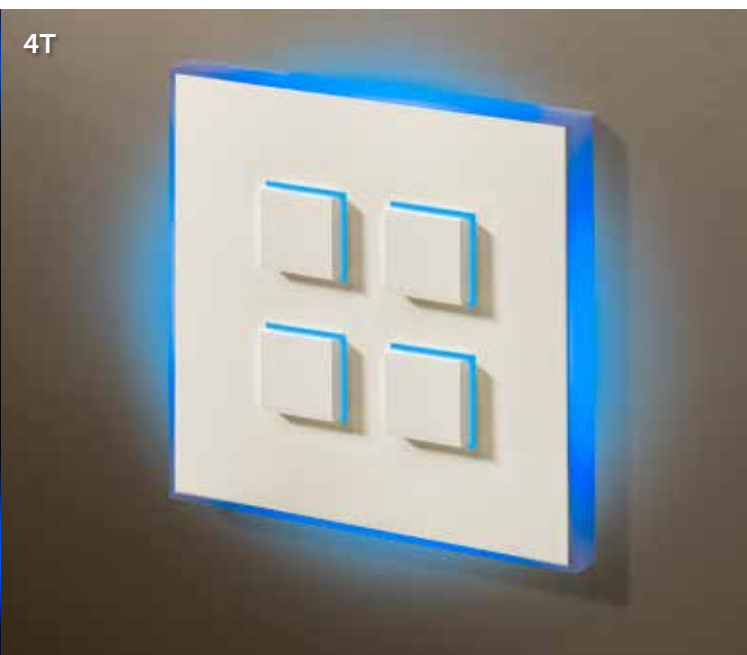

Illume

Blue

13

4T

1T

2T

4T

XT

Type	Ref.
Stainless steel	IIE101
Matt white RAL9010	IIE102
Textured white RAL9010	IIE113
Textured black	IIE114

Type	Ref.
Stainless steel	IIE201
Matt white RAL9010	IIE202
Textured white RAL9010	IIE213
Textured black	IIE214

Type	Ref.
Stainless steel	IIE401
Matt white RAL9010	IIE402
Textured white RAL9010	IIE413
Textured black	IIE414

Type	Ref.
Stainless steel	LuET01
Matt white RAL9010	LuET02
Textured white RAL9010	LuET13
Textured black	LuET14