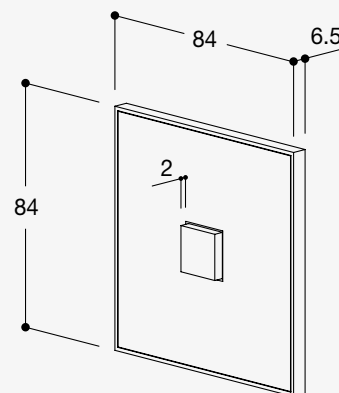

# Illume

02

**Available in**

Push button 24V + orientation led