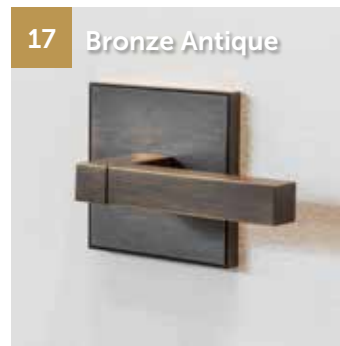

DESIGNED
SWITCHES

Lithoss

Supernova

20

Special features

Finish your project with a Supernova.

Positioning the switch at the same height of the doorhandle creates a perfect match.

Supernova

Doorhandle

Tin Antique	Brass Antique	Bronze Antique	Nickel	Textured Black
Sn0H19	Sn0H20	Sn0H17	Sn0H09	Sn0H14