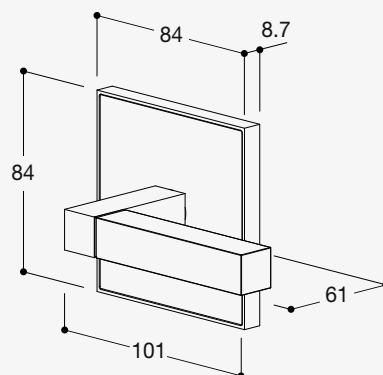

DESIGNED
SWITCHES

Lithoss

Supernova

20

Special features

Finish your project with a Supernova.

Positioning the switch at the same height of the doorhandle creates a perfect match.

Supernova