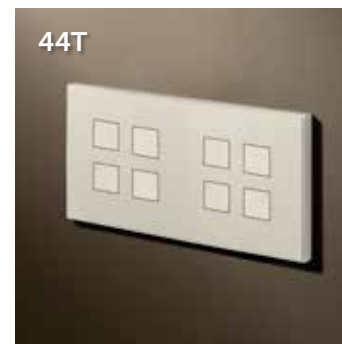

# Squares

Matt White

02

1T

2T

4T

44T

Type	Ref.
24V / 250V	Sq3102
24V + led white	Sq7102
24V + led amber	Sq8102
KNX (led & temp sensor)	SqK102
Teleruptor	SqA102