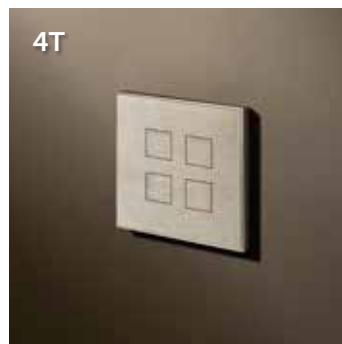

# Squares

Stainless Steel

01

Type	Ref.
24V / 250V	Sq3101
24V + led white	Sq7101
24V + led amber	Sq8101
KNX (led & temp sensor)	SqK101
Teleruptor	SqA101

Type	Ref.
24V / 250V	Sq3201
24V + led white	Sq7201
24V + led amber	Sq8201
KNX (led & temp sensor)	SqK201