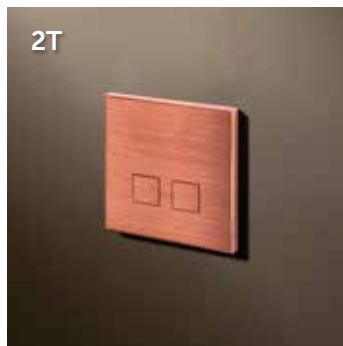

Squares

Copper

1T

2T

Type	Ref.
24V / 250V	Sq3129
24V + led white	Sq7129
24V + led amber	Sq8129
KNX (led & temp sensor)	SqK129
Teleruptor	SqA129

Type	Ref.
24V / 250V	Sq3229
24V + led white	Sq7229
24V + led amber	Sq8229
KNX (led & temp sensor)	SqK229

4T

Type	Ref.
24V / 250V	Sq3429
24V + led white	Sq7429
24V + led amber	Sq8429
KNX (led & temp sensor)	SqK429

Void USB

Type	Ref.
USB supply unit	Vo0U29

29