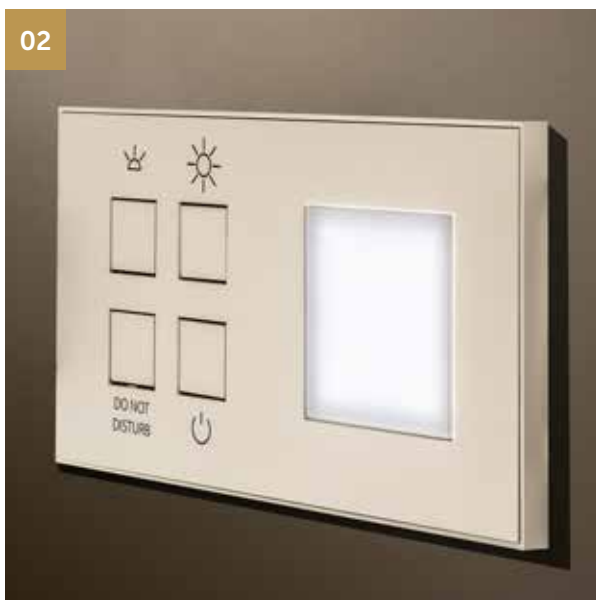

Squares

Colors

Sq340S02 **Matt White - 4TMG + Printed symbols with Q Light**