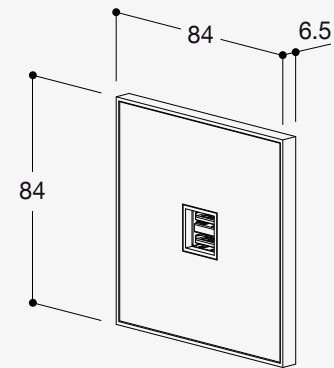

DESIGNED
SWITCHES

Lithoss

Void USB

01 Stainless Steel

Type	Ref.
USB supply unit 2A	Vo0Uxx

Features

Fast charger 2A - 10W

Operates at 250V