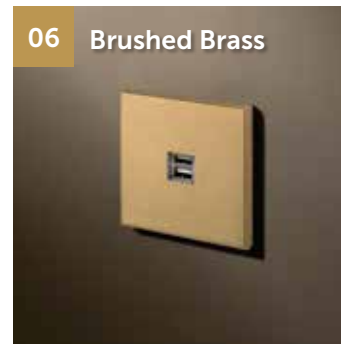

Type	Ref.
USB supply unit 2A	Vo0U08

Type	Ref.
USB supply unit 2A	Vo0U17

Type	Ref.
USB supply unit 2A	Vo0U06

Type	Ref.
USB supply unit 2A	Vo0U20