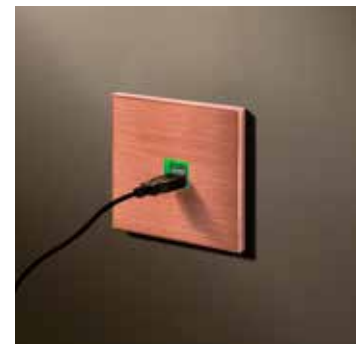

DESIGNED
SWITCHES

Lithoss

Void USB

01 Stainless Steel

Type	Ref.
USB supply unit 2A	Vo0Uxx

Features

Fast charger 2A - 10W

Operates at 250V

Status indication led

Lithoss design

Ideal to combine with

Select, Squares & Cockpit

Charging

Fully charged

Void USB

Type	Ref.
USB supply unit 2A	Vo0U02