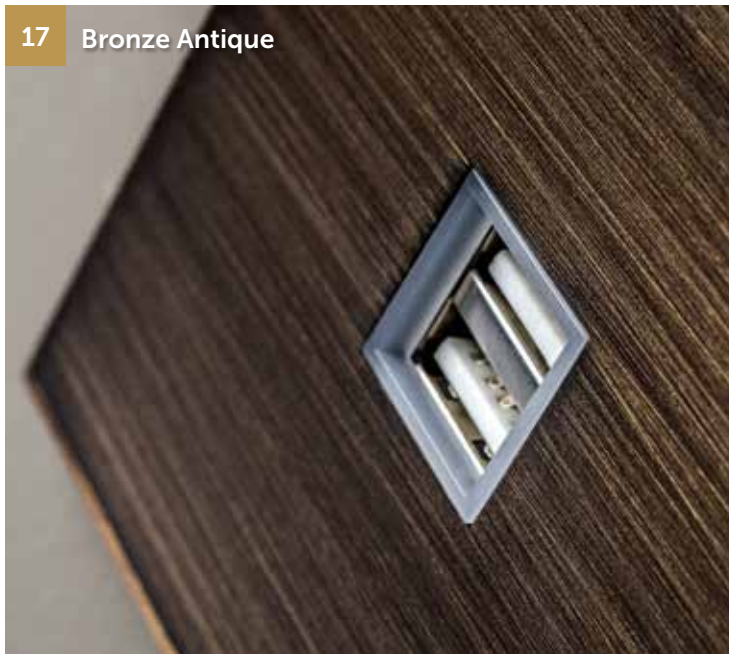

DESIGNED
SWITCHES

Lithoss

Void USB

01 Stainless Steel

Type	Ref.
USB supply unit 2A	Vo0Uxx

Features

Fast charger 2A - 10W

Operates at 250V

Status indication led

Lithoss design

Ideal to combine with

Select, Squares & Cockpit

Charging

Fully charged

Void USB

Type	Ref.
USB supply unit 2A	Vo0U02