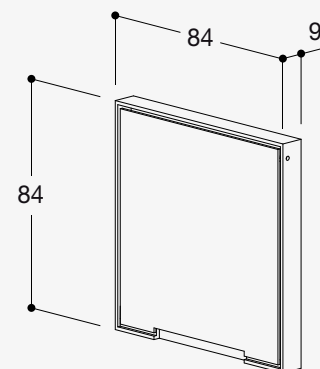

Void MK

14 Textured Black

Type	Ref.
24V / 250V	Pi1P102
KNX	Pi1P802