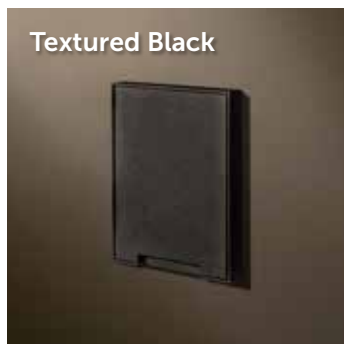

Textured Black

Frame	Ref.
A (Bticino)	VoMA14
B (Legrand/Hager/Peha)	VoMB14
C (Vimar)	VoMC14