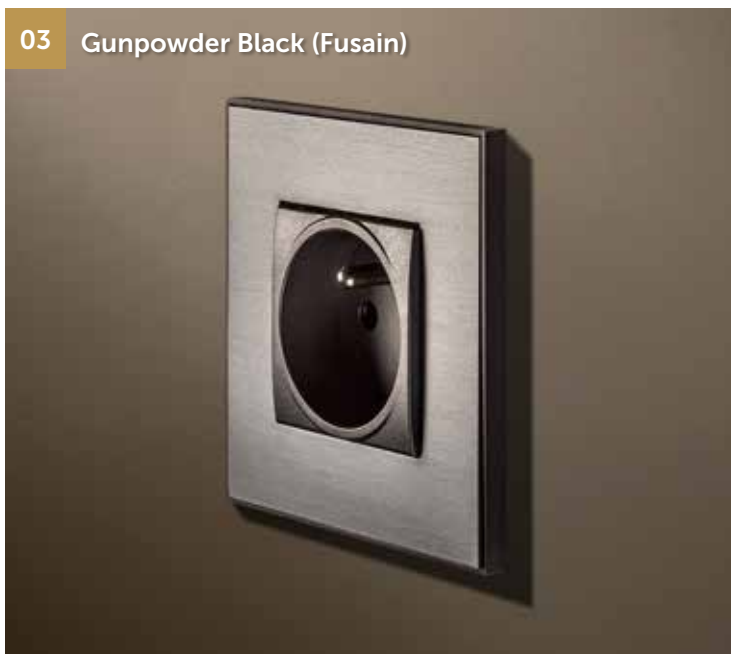

03 Gunpowder Black (Fusain)

Frame				
A (Bticino)	Vo0A03	Vo0A0A03	Vo0A0A0A03	Vo0A0A0A0A03
B (Legrand/Hager/Peha)	Vo0B03	Vo0B0B03	Vo0B0B0B03	Vo0B0B0B0B03
C (Vimar)	Vo0C03	Vo0C0C03	Vo0C0C0C03	Vo0C0C0C0C03