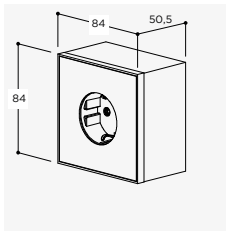

Surface box single

Finish	Ref.
Matt White RAL9010	acc00802
Matt Black	acc00818
Textured White RAL9010	acc00813
Textured Black	acc00814
Copper	acc00829
Gunpowder Black	acc00803
Chrome	acc00808