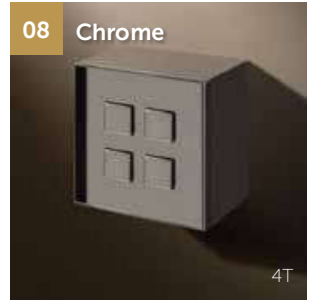

## Accessorie

Surface Box should always be orderd with Lithoss Select, Illume, Squares, Cockpit, Void or Dimmer.

## Surface box single

Finish	Ref.
Matt White RAL9010	acc00802
Matt Black	acc00818
Textured White RAL9010	acc00813
Textured Black	acc00814
Copper	acc00829
Gunpowder Black	acc00803
Chrome	acc00808