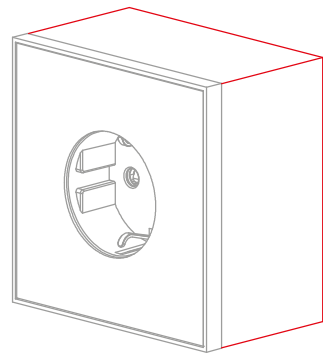

# Select Surface Box

Build up solution accessorie

## Accessorie

Surface Box should always be orderd with Lithoss Select, Illume, Squares, Cockpit, Void or Dimmer.