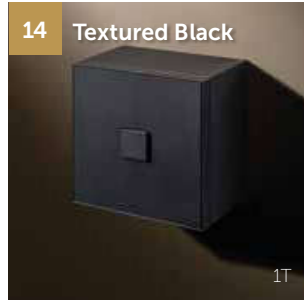

## Accessorie

Surface Box should always be orderd with Lithoss Select, Illume, Squares, Cockpit, Void or Dimmer.

## Surface box single

Finish	Ref.
Matt White RAL9010	acc00802
Matt Black	acc00818
Textured White RAL9010	acc00813
Textured Black	acc00814
Copper	acc00829
Gunpowder Black	acc00803
Chrome	acc00808

## Surface box double

Finish	Ref.
Matt White RAL9010	acc00902
Matt Black	acc00918
Textured White RAL9010	acc00913
Textured Black	acc00914
Copper	acc00929
Gunpowder Black	acc00903
Chrome	acc00908