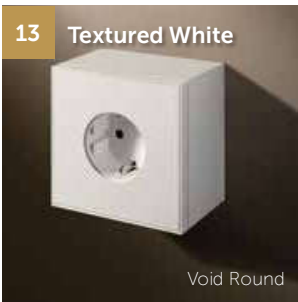

## Accessorie

Surface Box should always be orderd with Lithoss Select, Illume, Squares, Cockpit, Void or Dimmer.

## Surface box single

Finish	Ref.
Matt White RAL9010	acc00802
Matt Black	acc00818
Textured White RAL9010	acc00813
Textured Black	acc00814
Copper	acc00829
Gunpowder Black	acc00803
Chrome	acc00808