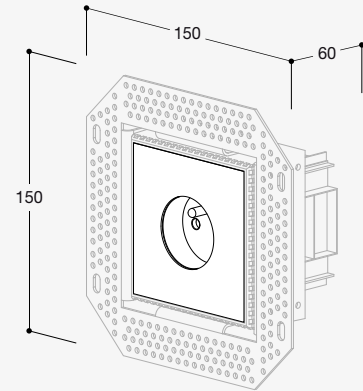

# Void Flush

Trimless solution

01

**Available in**

- Void USB configurations
- Void Round configurations
- Void Square configurations

Installation frame 1 ACC001

Installation frame 2 ACC002