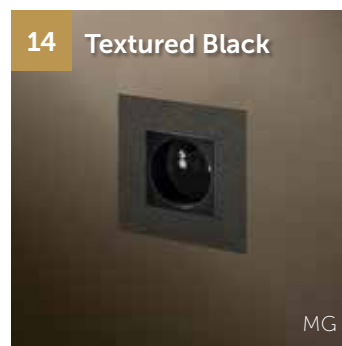

## Combine

Ever thought about combining?  
Void works great with Squares/Select Flush.  
For combinations and personalisation  
on demand, check page 221.

# Void Flush

Trimless solution

Socket Type		
EU	White	VFo0Zxx
	Black	VFo0Yxx
FR/BE	White	VFo0Xxx
	Black	VFo0Wxx

Socket Type		
EU	White	VFOZ0Zxx
	Black	VFOY0Yxx
FR/BE	White	VFOX0Xxx
	Black	VFOW0Wxx

Frame		
A (Bticino)		VF0Axx
B (Legrand/Hager/Peha)		VF0Bxx
C (Vimar)		VF0Cxx