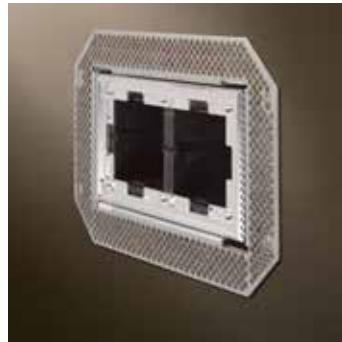

# Void Flush

Trimless solution

01

**Available in**

- Void USB configurations
- Void Round configurations
- Void Square configurations

Installation frame 1 ACC001

Installation frame 2 ACC002

## Combine

Ever thought about combining?  
Void works great with Squares/Select Flush.  
For combinations and personalisation  
on demand, check page 221.

# Void Flush

Trimless solution

Socket Type		
EU	White	VFo0Zxx
	Black	VFo0Yxx
FR/BE	White	VFo0Xxx
	Black	VFo0Wxx

Socket Type		
EU	White	VFOZ0Zxx
	Black	VFOY0Yxx
FR/BE	White	VFOX0Xxx
	Black	VFOW0Wxx

Frame		
A (Bticino)		VF0Axx
B (Legrand/Hager/Peha)		VF0Bxx
C (Vimar)		VF0Cxx