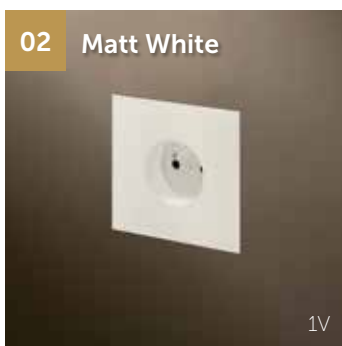

## Combine

Ever thought about combining?  
Void works great with Squares/Select Flush.  
For combinations and personalisation  
on demand, check page 221.

# Void Flush

Trimless solution

Socket Type		
EU	White	VFo0Zxx
	Black	VFo0Yxx
FR/BE	White	VFo0Xxx
	Black	VFo0Wxx

Socket Type		
EU	White	VFOZ0Zxx
	Black	VFOY0Yxx
FR/BE	White	VFOX0Xxx
	Black	VFOW0Wxx

Frame		
A (Bticino)		VF0Axx
B (Legrand/Hager/Peha)		VF0Bxx
C (Vimar)		VF0Cxx