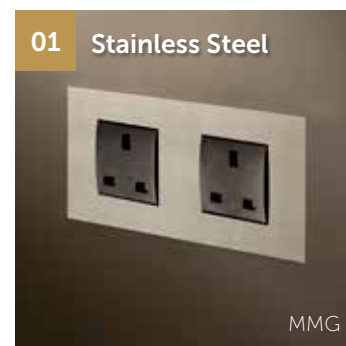

## Combine

Ever thought about combining?  
Void works great with Squares/Select Flush.  
For combinations and personalisation  
on demand, check page 221.

# Void Flush

Trimless solution

Socket Type		
EU	White	VFo0Zxx
	Black	VFo0Yxx
FR/BE	White	VFo0Xxx
	Black	VFo0Wxx

Socket Type		
EU	White	VFOZ0Zxx
	Black	VFOY0Yxx
FR/BE	White	VFOX0Xxx
	Black	VFOW0Wxx

Frame		
A (Bticino)		VF0Axx
B (Legrand/Hager/Peha)		VF0Bxx
C (Vimar)		VF0Cxx