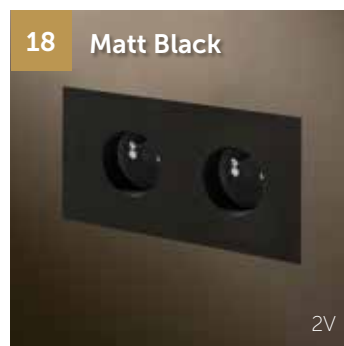

## Combine

Ever thought about combining?  
Void works great with Squares/Select Flush.  
For combinations and personalisation  
on demand, check page 221.

# Void Flush

Trimless solution

Socket Type		
EU	White	VFo0Zxx
	Black	VFo0Yxx
FR/BE	White	VFo0Xxx
	Black	VFo0Wxx

Socket Type		
EU	White	VFOZ0Zxx
	Black	VFOY0Yxx
FR/BE	White	VFOX0Xxx
	Black	VFOW0Wxx

Frame		
A (Bticino)		VF0Axx
B (Legrand/Hager/Peha)		VF0Bxx
C (Vimar)		VF0Cxx