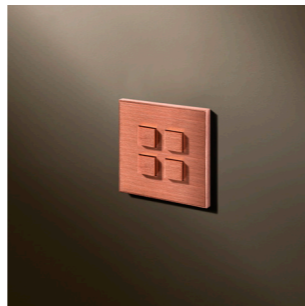

1T

24V	Li11129
24V + led[*]	Li11229w
250V	Li11329
KNX	Li11829
KNX + led[*]	Li11929w

2T

24V	Li12129
24V + led[*]	Li12229w
250V	Li12329
KNX	Li12829
KNX + led[*]	Li12929w

4T

24V	Li13129
24V + led[*]	Li13229w
250V	Li13329
KNX	Li13829
KNX + led[*]	Li13929w

2TMGR*

24V	Li18G29
24V + led[*]	Li18H29w
250V	Li18I29
KNX	Li18K29
KNX + led[*]	Li18L29w

MG*

Bticino frame	Li31529
Legrand/Hager/Peha	Li31629
Vimar	Li31729

[*] w = White LED

* with Peha frame
[*] w = White LED

* with Peha frame