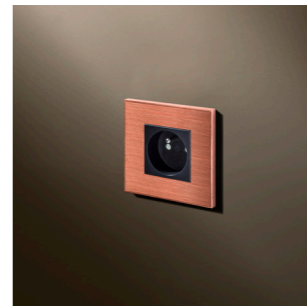

Lithoss[®]
DESIGNED SWITCHES

Lithoss nv/sa
Rue des Bengalis 4 | B-7700 Moeskroen
Belgium
T +32 (0)56 48 15 98 | F +32 (0)56 48 15 91
info@lithoss.com
www.lithoss.com

Cu₂₉
by Lithoss[®]

1T

24V	Li11129
24V + led[*]	Li11229w
250V	Li11329
KNX	Li11829
KNX + led[*]	Li11929w

MG*

Bticino frame	Li31529
Legrand/Hager/Peha	Li31629
Vimar	Li31729

[*] w = White LED

* with Peha frame
[*] w = White LED

* with Peha frame