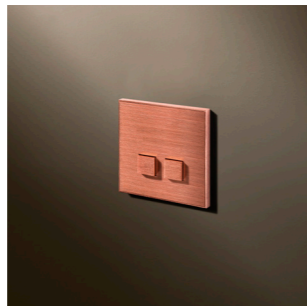

1T

24V	Li11129
24V + led[*]	Li11229w
250V	Li11329
KNX	Li11829
KNX + led[*]	Li11929w

2T

24V	Li12129
24V + led[*]	Li12229w
250V	Li12329
KNX	Li12829
KNX + led[*]	Li12929w

4T

24V	Li13129
24V + led[*]	Li13229w
250V	Li13329
KNX	Li13829
KNX + led[*]	Li13929w

2TMGR*

24V	Li18G29
24V + led[*]	Li18H29w
250V	Li18I29
KNX	Li18K29
KNX + led[*]	Li18L29w

MG*

Bticino frame	Li31529
Legrand/Hager/Peha	Li31629
Vimar	Li31729

[*] w = White LED

* with Peha frame
[*] w = White LED

* with Peha frame