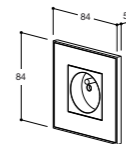

(\*) w = White LED

**MG**

with Peha frame

Bticino frame	<b>Li31519</b>
Legrand/Hager/Peha	<b>Li31619</b>
Vimar	<b>Li31719</b>

(\*) w = White LED