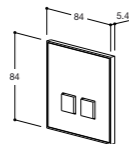

24V	Li12119
24V + led(*)	Li12219w
250V	Li12319
KNX	Li12819
KNX + led(*)	Li12919w