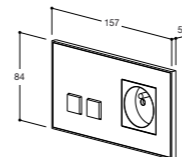

(\*) w = White LED

**MG**

with Peha frame

Bticino frame	<b>Li31519</b>
Legrand/Hager/Peha	<b>Li31619</b>
Vimar	<b>Li31719</b>

(\*) w = White LED