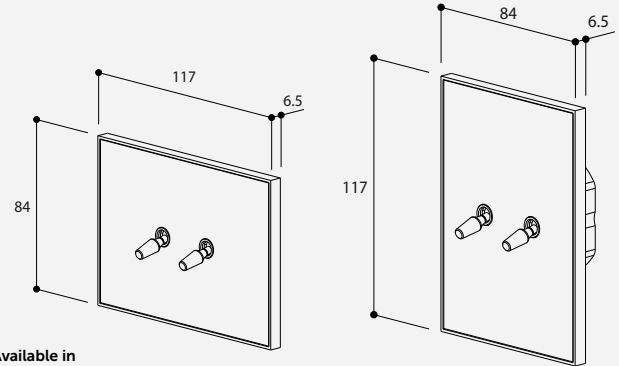

Opera

Available in

Cockpit configurations

Select configurations

Squares configurations

Void configurations

Dimmer configurations

Opera

Fits on an Italian Standard IT 503E electrical wall box.

You can use the standard horizontal & vertical solutions.

Fits also on US single wall boxes.

For Italian Standard IT 504E electrical wall box, see

Britannica