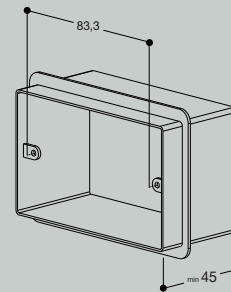

Opera

Available in

Cockpit configurations

Select configurations

Squares configurations

Void configurations

Dimmer configurations

Opera

Fits on an Italian Standard IT 503E electrical wall box.

You can use the standard horizontal & vertical solutions.

Fits also on US single wall boxes.

For Italian Standard IT 504E electrical wall box, see

Britannica